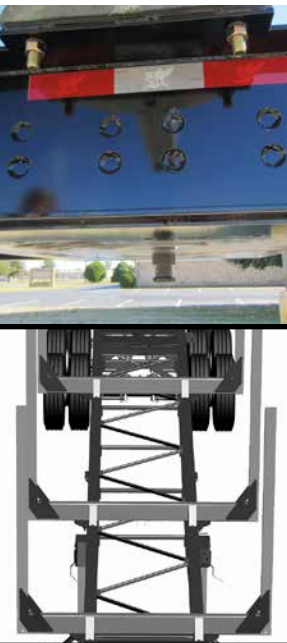

HOWEVER YOU WANT.

LOGGER TRAILERS

BUILT RUGGED, BUILT LIGHT

Standard features

- Engineered and Constructed of High Tensile Steel**
Benefit: Superior strength to Weight Ratio
- Manac exclusive Plug-welded coupler plate**
Benefit: Optimal contact with frame
- "W" Bracing**
Benefit: Evenly distributes load
- Bolt-on bunks**
Benefit: Ease of Replacement, Relocate or Add Bunks, Removable for Shipment
- Retractable Landing Gear**
Benefit: More ground clearance

Standard features or specifications subject to change without notice.

OPTIONAL FEATURES

Galvanized bunks & frame

Headboard

Bolt-on King pin

Lift Bumper Bar

Also available : Drop deck, air ride, additional bunks, two speed support capacity of 160,000 lbs. and triaxle suspension